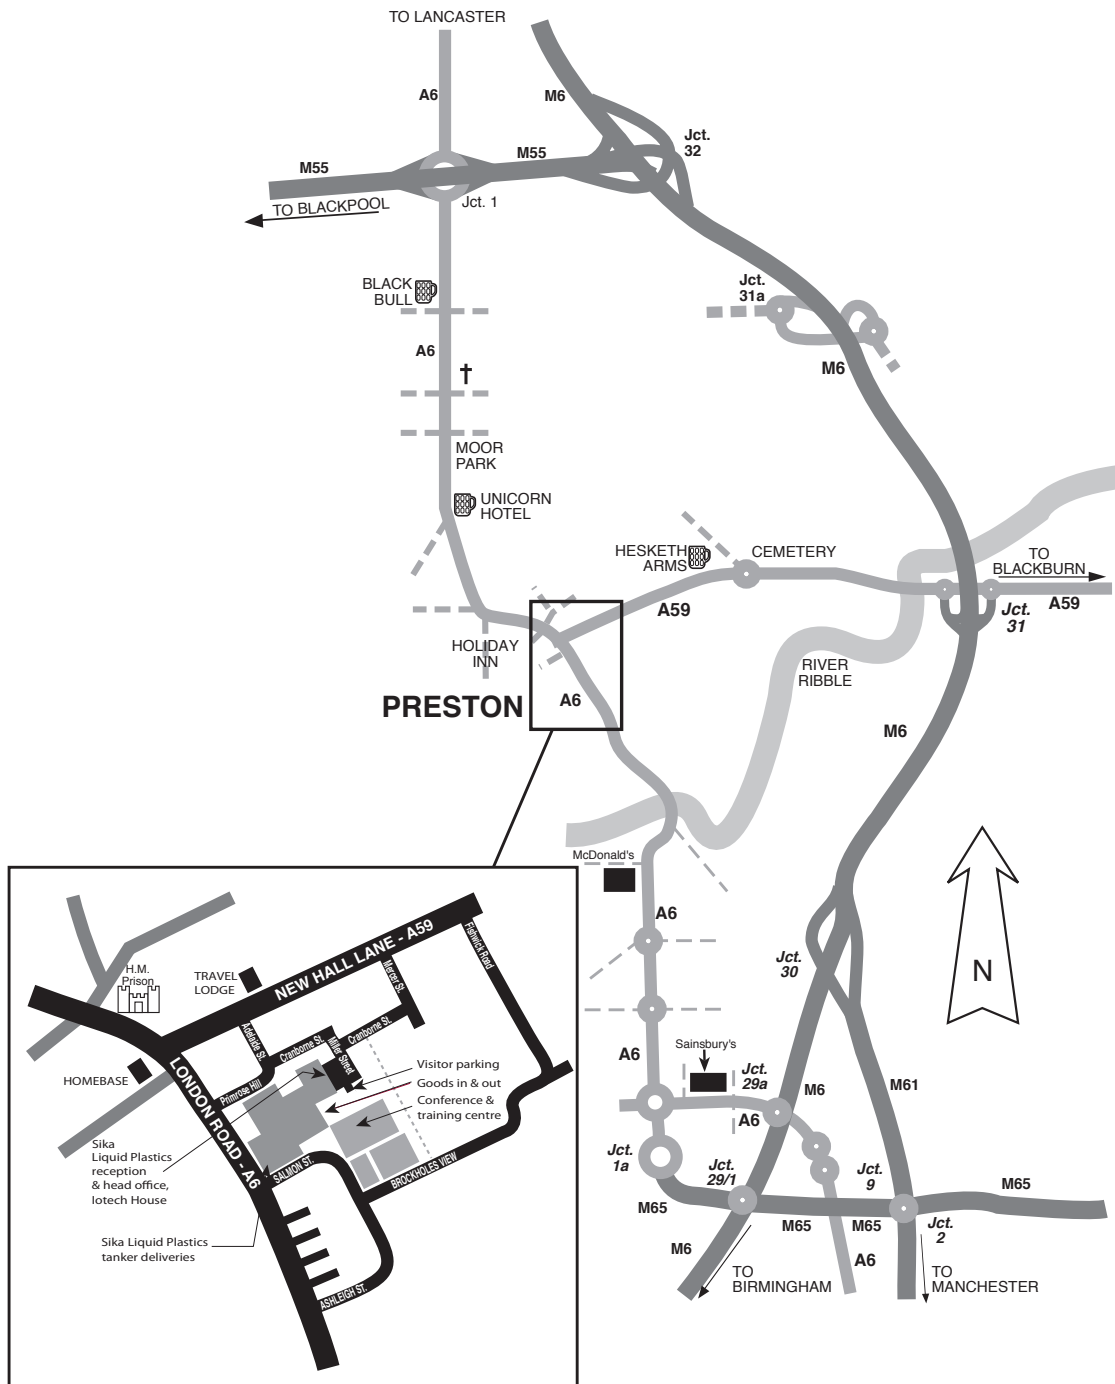

## Directions from the M6

Exit the motorway at junction 31 and follow the signs for the A59 towards Preston. After you have come up the hill, you will approach a miniroundabout where the Hesketh Arms pub is situated. Go straight on at the mini-roundabout and follow this road (New Hall Lane) for approximately one mile until you see the Travel Lodge on the right hand side. Turn left onto Adelaide Street (just before Hell-mart), take the next left onto Cranborne Street and bear sharp right onto Miller street. Sika Liquid Plastics' head office, lotech House, is situated on the right hand side; visitor car parking is clearly signposted.